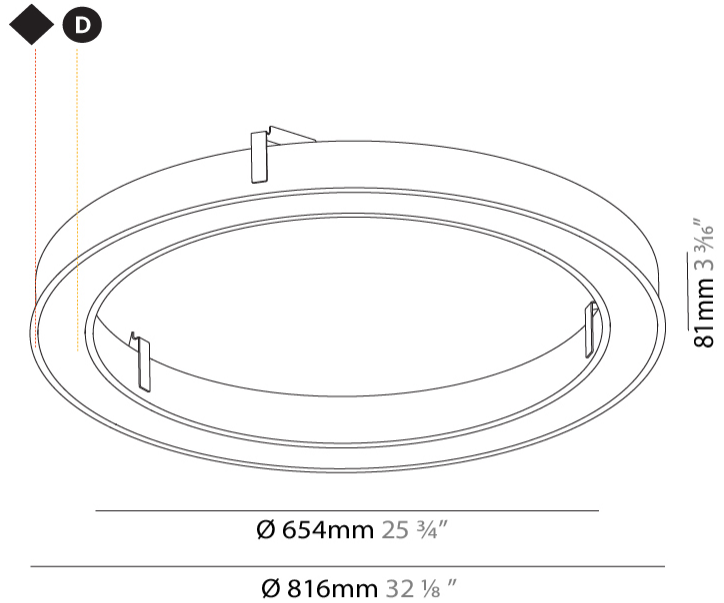

GENERAL

Series: Glorious
Subseries: Glorious Slim
Brand: Prolight
Division: Architectural
Mounting Type: Recessed
Mounting Location: Ceiling
Subcategory: Ambient

PHYSICAL

Shape: Round
Diameter (mm): 816
Diameter (in): 32 1/8
Height (mm): 81
Height (in): 3 3/16
Min. Recessing Depth (mm): 120
Min. Recessing Depth (in): 4 3/4
Light Distribution: Direct
Weight (kg): 6.755
Weight (lbs): 14.89
Diffuser: PMMA - Opal or Micro-Prism
Fixture Finish: SSR / BKV / CWI / CRY / HAB / UFT / ITA / RUA / FTG / MYG / LOD / PUS / FRO / FUP / KIA / POP / BLS / SPG / MEY / GOH / GUM / CHC / COM / ABZ / JAG / OBR / MOS / ROR
Fixture Material: Aluminum
Cut-out Measurements: 807mm / 31 3/4" x 663mm / 26 1/8"

807mm x 663mm
31 3/4" x 26 1/8"

120mm
4 3/4"

10 - 30mm
3/8" - 1 3/16"

PROJECT	_____
TYPE	_____
SPECIFIER	_____
QUANTITY	_____
DATE	_____

GLORIOUS SLIM RECESSED

A35443-

base number	LED Dimming	Color Temperature	Finishes (Diamond)	Diffuser Options
-------------	----------------	----------------------	-----------------------	---------------------

GENERAL

Series: Glorious
Subseries: Glorious Slim
Brand: Prolicht
Division: Architectural
Mounting Type: Recessed
Mounting Location: Ceiling
Subcategory: Ambient

PHYSICAL

Shape: Round
Diameter (mm): 1566
Diameter (in): 61 ⁵ / ₈
Height (mm): 81
Height (in): 3 ³ / ₁₆
Min. Recessing Depth (mm): 120
Min. Recessing Depth (in): 4 ³ / ₄
Light Distribution: Direct
Weight (kg): 14.042
Weight (lbs): 30.96
Diffuser: PMMA - Opal or Micro-Prism
Fixture Finish: SSR / BKV / CWI / CRY / HAB / UFT / ITA / RUA / FTG / MYG / LOD / PUS / FRO / FUP / KIA / POP / BLS / SPG / MEY / GOH / GUM / CHC / COM / ABZ / JAG / OBR / MOS / ROR
Fixture Material: Aluminum

Ø 5054mm 199"

Ø 5216mm 205 ³/₈ "

5207mm x 5063mm
205" x 199 ⁵/₁₆ "

120mm
4 ³/₄ "

10 - 30mm
³/₈" - 1 ³/₁₆ "

GLORIOUS COLOR FINISH CHART

PROJECT
TYPE
SPECIFIER
QUANTITY
DATE

Fixture Finish