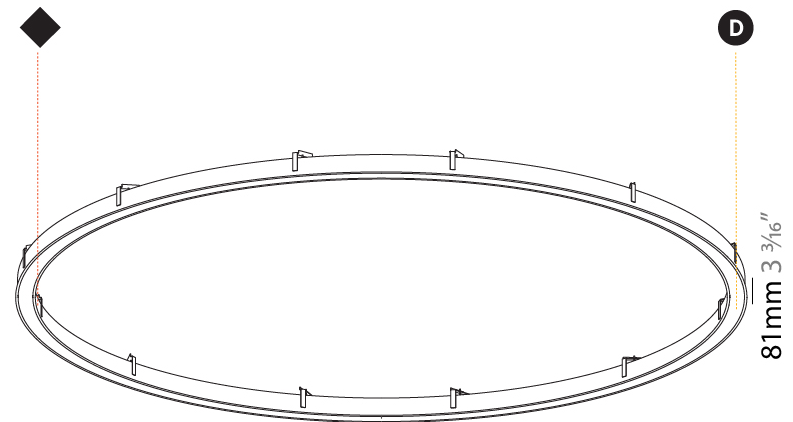

GENERAL

Series: Glorious
 Subseries: Glorious Slim
 Brand: Prolicht
 Division: Architectural
 Mounting Type: Recessed
 Mounting Location: Ceiling
 Subcategory: Ambient

PHYSICAL

Shape: Round
 Diameter (mm): 5216
 Diameter (in): 205 ³/₈
 Height (mm): 81
 Height (in): 3 ³/₁₆
 Min. Recessing Depth (mm): 120
 Min. Recessing Depth (in): 4 ³/₄
 Light Distribution: Direct
 Weight (kg): 47.924
 Weight (lbs): 106.00
 Diffuser: [PMMA - Opal or Micro-Prism](#)
 Fixture Finish: [SSR / BKV / CWI / CRY / HAB / UFT / ITA / RUA / FTG / MYG / LOD / PUS / FRO / FUP / KIA / POP / BLS / SPG / MEY / GOH / GUM / CHC / COM / ABZ / JAG / OBR / MOS / ROR](#)
 Fixture Material: Aluminum
 Cut-out Measurements: 5207mm / 205" x 5063mm / 199 5/16"

Ø 5054mm 199"

Ø 5216mm 205 ³/₈ "

5207mm x 5063mm
205" x 199 ⁵/₁₆ "

120mm
4 ³/₄ "

10 - 30mm
³/₈" - 1 ³/₁₆ "

GLORIOUS COLOR FINISH CHART

PROJECT
TYPE
SPECIFIER
QUANTITY
DATE

Fixture Finish